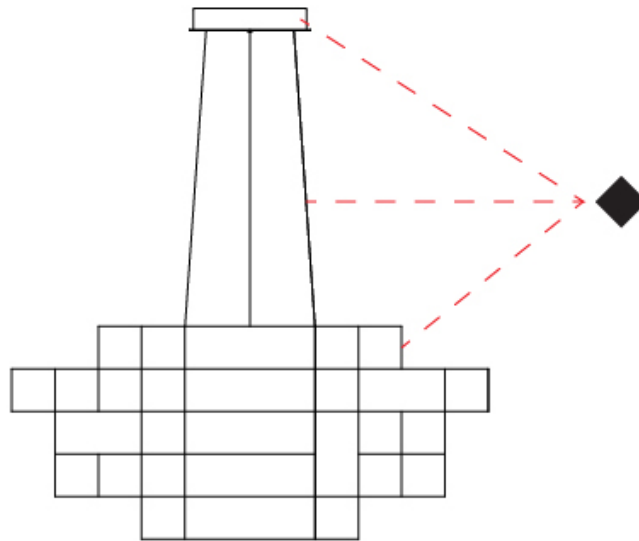

D101654-

PROJECT	_____
TYPE	_____
SPECIFIER	_____
QUANTITY	_____
DATE	_____

D