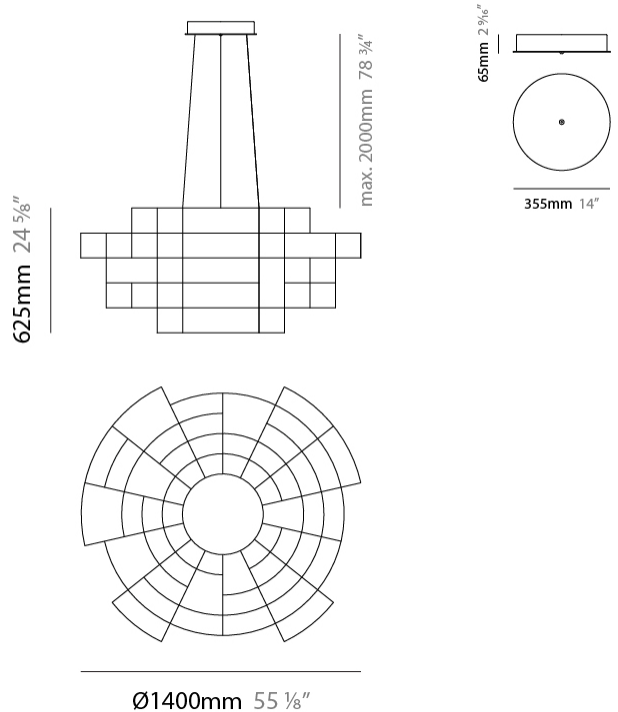

SPECTRE SUSPENSION

D101654-

base number   LED Dimming   Color Temperature   Finish Options

1. To build a product code in our configurator select the specify button on the base model # product page
2. To build a manual product code on this datasheet choose from the options listed below in blue font and add the suffix to the base model #

GENERAL

Series: Spectre
Brand: Quasar
Division: Design
Mounting Type: Suspension
Mounting Location: Ceiling
Subcategory: Ambient

PHYSICAL

Shape: Abstract
Diameter (mm): 1400
Diameter (in): 55 1/8
Height (mm): 625
Height (in): 24 5/8
Max. Overall Height (mm): 2625
Max. Overall Height (in): 103 3/8
Light Distribution: Omnidirectional
Weight (kg): 7
Weight (lbs): 15.43
Fixture Finish: [NIC / BRA / BBR](#)
Fixture Material: Metal
Cable Details: 2000mm Cable
Upon Request: Custom Sizes

ELECTRICAL

Lamp Type: LED
Input Wattage (W): 102.6
Dimming: [Non-Dimming / Phase Dimming (120vac Only)](#)
Driver Included: Yes
Driver Location: Integrated
Driver Type: Constant Voltage - 120/277Vac
Driver Class: Class 2
Input Voltage (V): 120 - 277
Output Voltage (V): 12
Upon Request: (Not included - see components) Integral: 0-10Vdc dimming

LED

Number of LEDs: 171
Color Temperature (°K): [2400 / 2800](#)
Max. Delivered Lumen (lm): 6060 (2800K)
CRI: >90 CRI
Lamp Life (hrs): 50000

OPTICAL

RATINGS AND CERTIFICATIONS

Certified By: Certified for North American Standards
IP rating: IP20