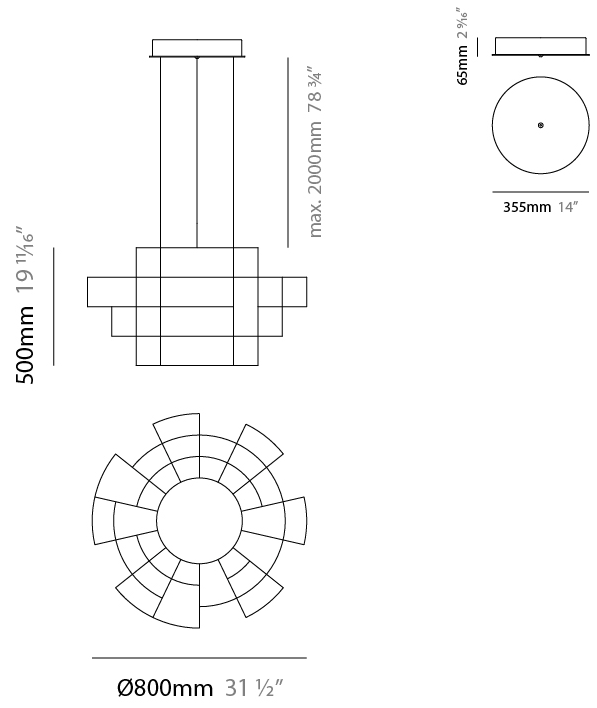

D101694-

base number   LED Dimming   Color Temperature   Finish Options

PROJECT _____
TYPE _____
SPECIFIER _____
QUANTITY _____
DATE _____

1. To build a product code in our configurator select the specify button on the base model # product page
2. To build a manual product code on this datasheet choose from the options listed below in blue font and add the suffix to the base model #

GENERAL

Series: Spectre
Brand: Quasar
Division: Design
Mounting Type: Suspension
Mounting Location: Ceiling
Subcategory: Ambient

PHYSICAL

Shape: Abstract
Diameter (mm): 800
Diameter (in): 31 1/2"
Height (mm): 500
Height (in): 19 11/16"
Max. Overall Height (mm): 2500
Max. Overall Height (in): 98 7/16"
Light Distribution: Omnidirectional
Weight (kg): 3.5
Weight (lbs): 7.72
Fixture Finish: [NIC / BRA / BBR](#)
Fixture Material: Metal
Upon Request: Custom Sizes

ELECTRICAL

Lamp Type: LED
Input Wattage (W): 61.8
Dimming: [Non-Dimming / Phase Dimming (120vac Only)](#)
Driver Included: Yes
Driver Location: Integrated
Driver Type: Constant Voltage - 120/277Vac
Driver Class: Class 2
Input Voltage (V): 120 - 277
Output Voltage (V): 12
Upon Request: (Not included - see components) Integral: 0-10Vdc dimming

LED

Number of LEDs: 71
Color Temperature (°K): [2400 / 2800](#)
Max. Delivered Lumen (lm): 2130 (2800K)
CRI: >90 CRI
Lamp Life (hrs): 50000

OPTICAL

RATINGS AND CERTIFICATIONS

Certified By: Certified for North American Standards
IP rating: IP20